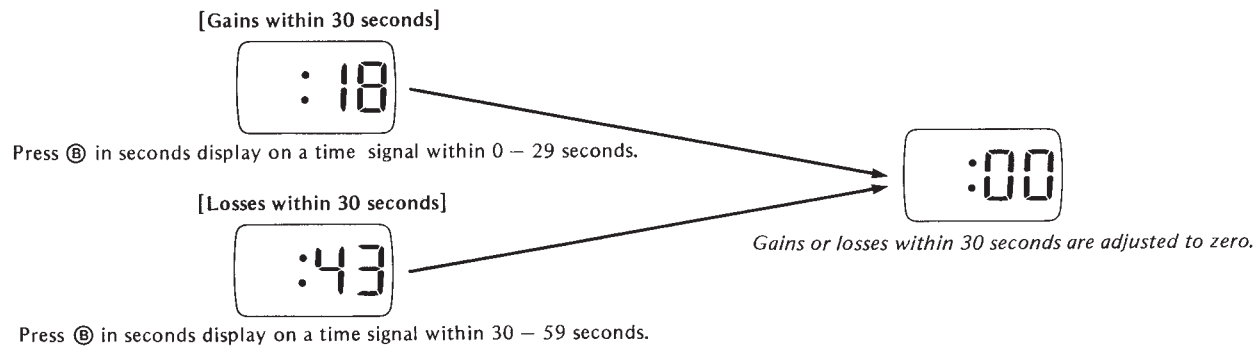

Module No.85

Model: L-750G, L-7000, LP-70, etc.

[Reading the display]

NRS

[Readjusting errors up to ±30 seconds]

[Setting time and calendar]