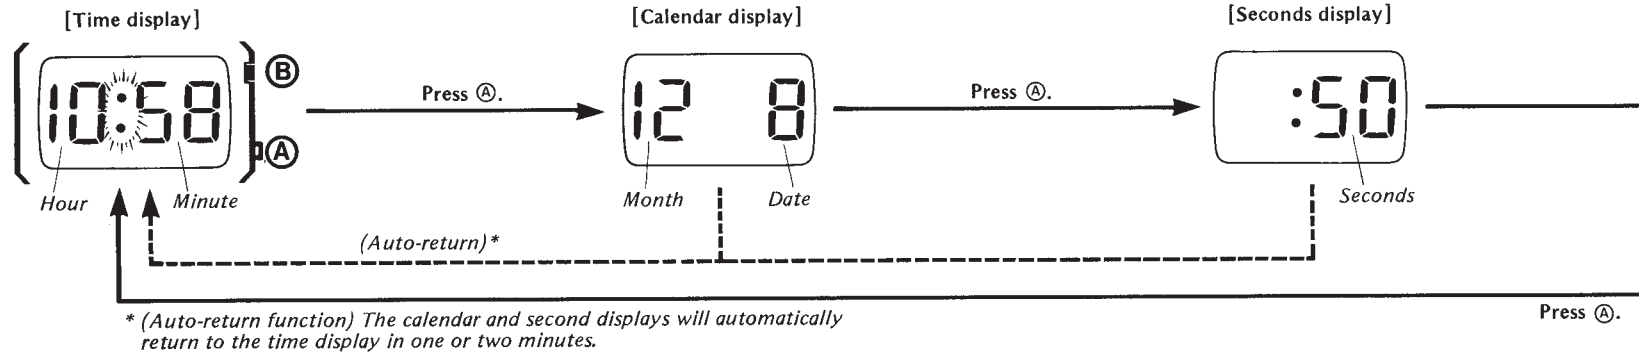

Module No.85

Model: L-750G, L-7000, LP-70, etc.

[Reading the display]

NRS

[Readjusting errors up to ±30 seconds]

[Setting time and calendar]